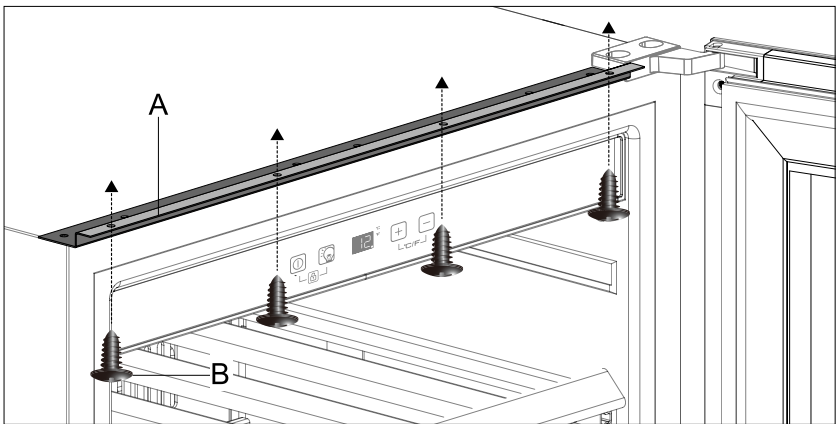

BI-55

To fix the appliance with Cabinet, pls. screw the 4 screws (ST4.2*12mm) through the Top Bracket. The Top Bracket is pre-installed on top of appliance.

A. Top Bracket B. 4 Screws (ST4.2*12mm)