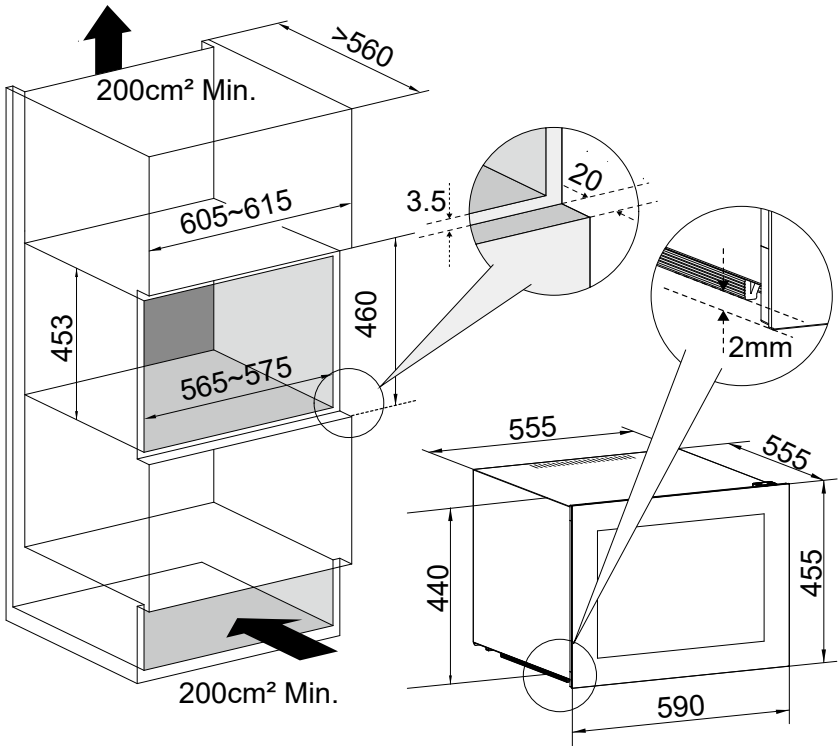

BI-55

To fix the appliance with Cabinet, pls. screw the 4 screws (ST4.2*12mm) through the Top Bracket. The Top Bracket is pre-installed on top of appliance.

A. Top Bracket B. 4 Screws (ST4.2*12mm)